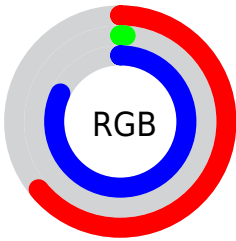

Distribution

- Red (64%)
- Green (1%)
- Blue (82%)