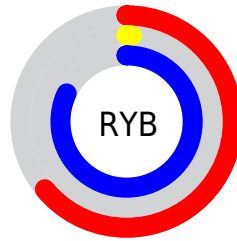

- Red (64%)
- Yellow (1%)
- Blue (82%)