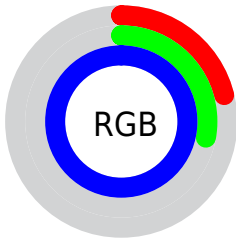

Distribution

- Red (21%)
- Green (28%)
- Blue (100%)