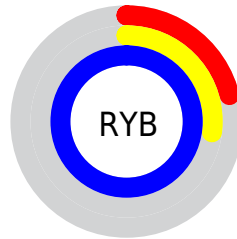

## Conversions Part 2

<b>Format</b>	<b>Color</b>
<b>R<sub>YB</sub></b>	54, 70, 255
Decimal	3557375
CIE <sub>Lab</sub>	42.00, 56.59, -92.06
CIE <sub>LCh</sub>	42, 108.062, 301.578
Yxy	12.5000, 0.1675, 0.0955
Android (android.graphics.Color)	4281747455 (0xFF3647FF)
<b>YUV</b>	86.8930, 82.8768, -28.8472
Hunter-Lab	35.3553, 48.7588, -136.9529

# Details

The CIELCh color **42, 108.062, 301.578** is a dark color, and the websafe version is hex **3333FF**. The color can be described as dark washed blue. A complement of this color would be **93, 84.071, 98.758**, and the grayscale version is **37, 0.005, 296.813**.

A 20% lighter version of the original color is **58, 75.846, 300.274**, and **26, 103.387, 304.505** is the 20% darker color. If you saturate the color by 10%, you get **37, 120.402, 303.785**, and if you desaturate by 10%, it is **48, 93.262, 299.044**.

# Distribution

- Red (21%)
- Green (28%)
- Blue (100%)

- Red (21%)
- Yellow (27%)
- Blue (100%)

- Cyan (79%)
- Magenta (72%)
- Yellow (0%)
- Black (0%)

- Cyan (79%)
- Magenta (72%)
- Yellow (0%)