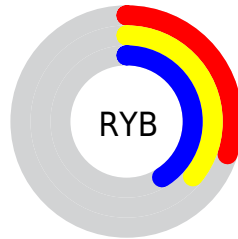

## Conversions Part 2

<b>Format</b>	<b>Color</b>
<b>RYB</b>	76, 91, 104
Decimal	5007461
CIELab	42.00, -10.95, -1.66
CIELCh	42, 11.076, 188.598
Yxy	12.5000, 0.2793, 0.3362
Android (android.graphics.Color)	4283197541 (0xFF4C6865)
YUV	95.2860, 2.8170, -16.9138
Hunter-Lab	35.3553, -9.4310, 0.7718

# Details

The CIELCh color  $42, 11.076, 188.598$  is a dark color, and the websafe version is hex  $336666$ . A complement of this color would be  $36, 12.664, 13.033$ , and the grayscale version is  $41, 0.006, 296.813$ .

A 20% lighter version of the original color is  $62, 10.859, 189.483$ , and  $22, 11.258, 186.972$  is the 20% darker color. If you saturate the color by 10%, you get  $41, 14.766, 187.817$ , and if you desaturate by 10%, it is  $43, 7.112, 189.364$ .

# Distribution

- Red (30%)
- Green (41%)
- Blue (40%)

- Red (30%)
- Yellow (36%)
- Blue (41%)

- Cyan (27%)
- Magenta (0%)
- Yellow (3%)
- Black (59%)

- Cyan (70%)
- Magenta (59%)
- Yellow (60%)