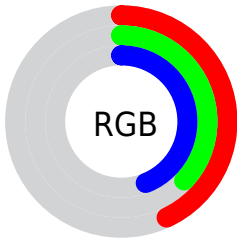

Distribution

- Red (43%)
- Green (37%)
- Blue (44%)