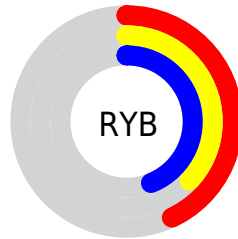

- Red (43%)
- Yellow (37%)
- Blue (44%)