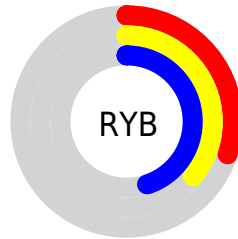

- Red (30%)
- Yellow (36%)
- Blue (45%)