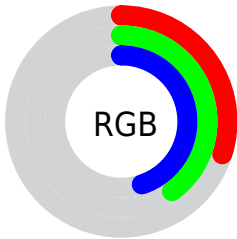

Distribution

- Red (30%)
- Green (40%)
- Blue (45%)