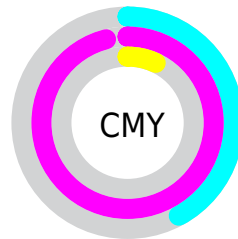

A 20% lighter version of the original color is **59, 95.321, 318.842**, and **27, 96.629, 311.305** is the 20% darker color. If you saturate the color by 10%, you get **41, 115.557, 314.310**, and if you desaturate by 10%, it is **45, 108.777, 315.176**.

# Distribution

- Red (58%)
- Green (4%)
- Blue (93%)

- Red (58%)
- Yellow (4%)
- Blue (93%)

- Cyan (38%)
- Magenta (96%)
- Yellow (0%)
- Black (7%)

- Cyan (42%)
- Magenta (96%)
- Yellow (7%)

# Brightness & Saturation Gradients

These gradients show how the CIELCh color 42, 114.000, 314.621 changes by changing the brightness by 10 percent. The first figure shows a shift by +10% for each color and the second figure -10%.