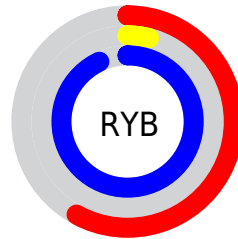

- Red (58%)
- Yellow (4%)
- Blue (93%)