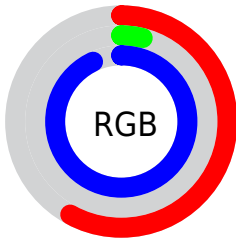

Distribution

- Red (58%)
- Green (4%)
- Blue (93%)