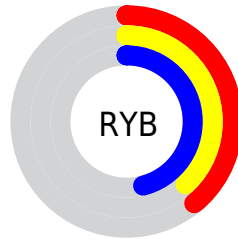

- Red (39%)
- Yellow (38%)
- Blue (46%)