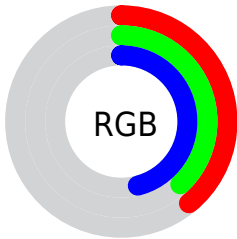

Distribution

- Red (39%)
- Green (38%)
- Blue (46%)