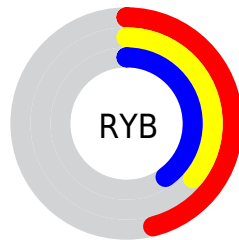

# Details

The CIELCh color  $42, 12.748, 350.002$  is a dark color, and the websafe version is hex  $666666$ . A complement of this color would be  $47, 12.279, 166.093$ , and the grayscale version is  $43, 0.006, 296.813$ .

A 20% lighter version of the original color is  $62, 12.814, 349.159$ , and  $22, 12.549, 350.264$  is the 20% darker color. If you saturate the color by 10%, you get  $39, 18.691, 351.118$ , and if you desaturate by 10%, it is  $45, 6.873, 349.012$ .

# Distribution

Red (46%)

Green (36%)

Blue (40%)

Red (46%)

Yellow (36%)

Blue (40%)

Cyan (0%)