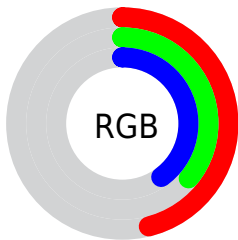

Distribution

Red (46%)

Green (36%)

Blue (40%)