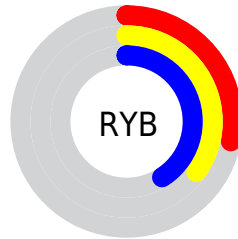

## Conversions Part 2

<b>Format</b>	<b>Color</b>
<b>R<sub>YB</sub></b>	72, 89, 105
Decimal	4745574
CIE Lab	42.00, -12.60, -2.15
CIE LCh	42, 12.781, 189.671
Yxy	12.5000, 0.2736, 0.3362
Android (android.graphics.Color)	4282935654 (0xFF486966)
YUV	94.7910, 3.5540, -19.9877
Hunter-Lab	35.3553, -10.5080, 0.4225

# Details

The CIELCh color **42, 12.781, 189.671** is a dark color, and the websafe version is hex **336666**. A complement of this color would be **34, 15.086, 14.863**, and the grayscale version is **40, 0.006, 296.813**.

A 20% lighter version of the original color is **62, 12.552, 190.542**, and **22, 13.097, 188.146** is the 20% darker color. If you saturate the color by 10%, you get **41, 16.301, 188.931**, and if you desaturate by 10%, it is **43, 8.948, 190.400**.

# Distribution

Red (28%)

Green (41%)

Blue (40%)

Red (28%)

Yellow (35%)

Blue (41%)

Cyan (31%)