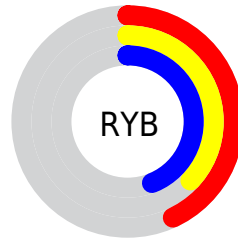

## Conversions Part 2

<b>Format</b>	<b>Color</b>
<b>R<sub>YB</sub></b>	109, 94, 113
Decimal	7167601
CIE <sub>Lab</sub>	42.00, 9.86, -8.51
CIE <sub>LCh</sub>	42, 13.025, 319.187
Yxy	12.5000, 0.3086, 0.2891
Android (android.graphics.Color)	4285357681 (0xFF6D5E71)
YUV	100.6510, 6.0881, 7.3221
Hunter-Lab	35.3553, 5.4909, -4.4149

A 20% lighter version of the original color is  $62, 13.479, 319.639$ , and  $22, 12.795, 318.738$  is the 20% darker color. If you saturate the color by 10%, you get  $39, 20.901, 319.613$ , and if you desaturate by 10%, it is  $45, 5.224, 318.751$ .

# Distribution

Red (43%)

Green (37%)

Blue (44%)

Red (43%)

Yellow (37%)

Blue (44%)

Cyan (4%)