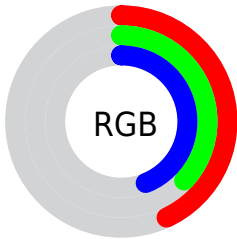

Distribution

Red (43%)

Green (37%)

Blue (44%)