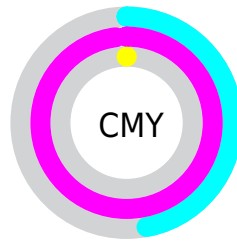

A 20% lighter version of the original color is **58, 96.171, 317.158**, and **27, 106.324, 308.768** is the 20% darker color. If you saturate the color by 10%, you get **42, 124.407, 312.222**, and if you desaturate by 10%, it is **45, 118.716, 312.957**.

# Distribution

- Red (53%)
- Green (2%)
- Blue (100%)

- Red (53%)
- Yellow (2%)
- Blue (100%)

- Cyan (47%)
- Magenta (98%)
- Yellow (0%)
- Black (0%)

- Cyan (47%)
- Magenta (98%)
- Yellow (0%)

# Brightness & Saturation Gradients

These gradients show how the CIELCh color 42, 123.915, 312.311 changes by changing the brightness by 10 percent. The first figure shows a shift by +10% for each color and the second figure -10%.