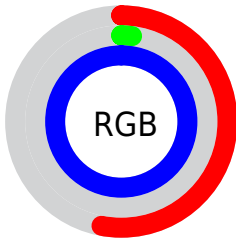

Distribution

- Red (53%)
- Green (2%)
- Blue (100%)