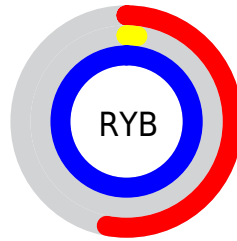

- Red (53%)
- Yellow (2%)
- Blue (100%)