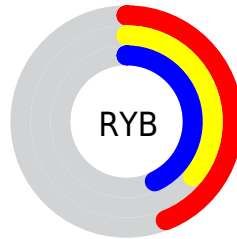

- Red (44%)
- Yellow (36%)
- Blue (43%)