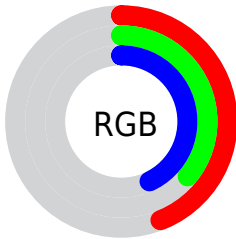

Distribution

- Red (44%)
- Green (36%)
- Blue (43%)