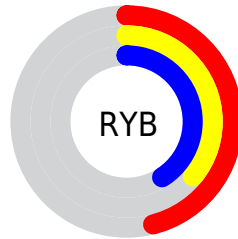

- Red (46%)
- Yellow (36%)
- Blue (41%)