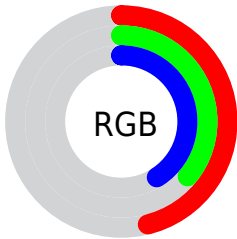

Distribution

- Red (46%)
- Green (36%)
- Blue (41%)