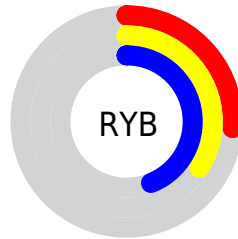

- Red (26%)
- Yellow (34%)
- Blue (44%)