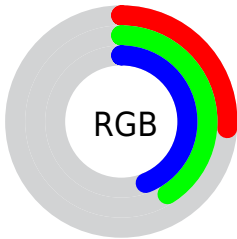

Distribution

- Red (26%)
- Green (41%)
- Blue (44%)