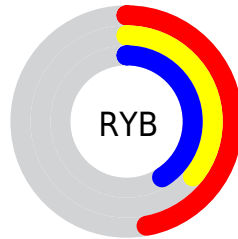

- Red (47%)
- Yellow (36%)
- Blue (41%)