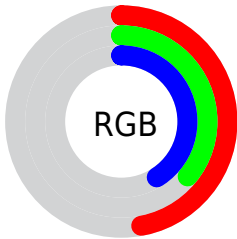

Distribution

- Red (47%)
- Green (36%)
- Blue (41%)