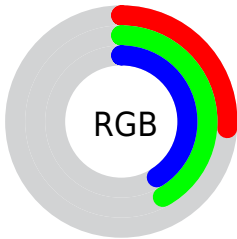

Distribution

- Red (26%)
- Green (42%)
- Blue (41%)