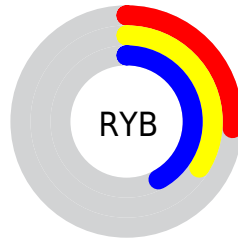

## Conversions Part 2

<b>Format</b>	<b>Color</b>
<b>R<sub>YB</sub></b>	66, 86, 106
Decimal	4352617
CIE <sub>Lab</sub>	42.00, -14.25, -3.90
CIE <sub>LCh</sub>	42, 14.779, 195.307
Yxy	12.5000, 0.2641, 0.3313
Android (android.graphics.Color)	4282542697 (0xFF426A69)
YUV	93.9260, 5.4595, -24.4911
Hunter-Lab	35.3553, -11.5750, -0.8526

# Details

The CIELCh color  $42, 14.779, 195.307$  is a dark color, and the websafe version is hex  $336666$ . A complement of this color would be  $33, 18.714, 20.760$ , and the grayscale version is  $40, 0.006, 296.813$ .

A 20% lighter version of the original color is  $62, 14.654, 195.905$ , and  $22, 14.971, 194.212$  is the 20% darker color. If you saturate the color by 10%, you get  $41, 17.917, 194.827$ , and if you desaturate by 10%, it is  $43, 11.257, 195.815$ .

# Distribution

- Red (26%)
- Green (42%)
- Blue (41%)

- Red (26%)
- Yellow (34%)
- Blue (42%)

- Cyan (38%)
- Magenta (0%)
- Yellow (1%)
- Black (58%)

- Cyan (74%)
- Magenta (58%)
- Yellow (59%)