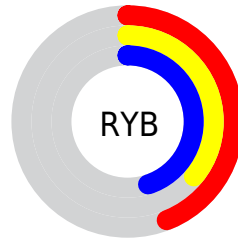

- Red (44%)
- Yellow (36%)
- Blue (45%)