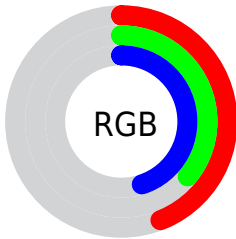

Distribution

- Red (44%)
- Green (36%)
- Blue (45%)