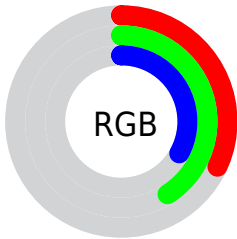

Distribution

Red (32%)

Green (41%)

Blue (33%)