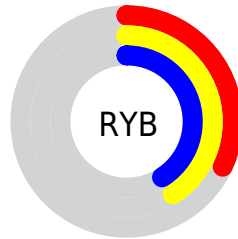

# Details

The CIELCh color  $42, 16.473, 144.284$  is a dark color, and the websafe version is hex  $336666$ . A complement of this color would be  $38, 16.490, 326.770$ , and the grayscale version is  $41, 0.006, 296.813$ .

A 20% lighter version of the original color is  $62, 16.460, 143.526$ , and  $22, 16.833, 144.601$  is the 20% darker color. If you saturate the color by 10%, you get  $41, 23.976, 143.501$ , and if you desaturate by 10%, it is  $43, 8.925, 144.966$ .

# Distribution

Red (32%)

Green (41%)

Blue (33%)

Red (32%)

Yellow (41%)

Blue (41%)

Cyan (22%)