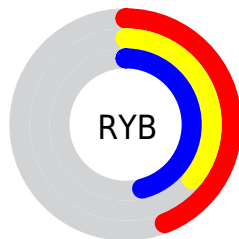

- Red (44%)
- Yellow (36%)
- Blue (46%)