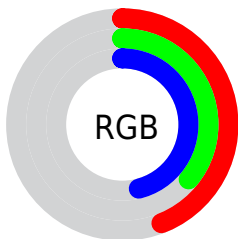

Distribution

- Red (44%)
- Green (36%)
- Blue (46%)