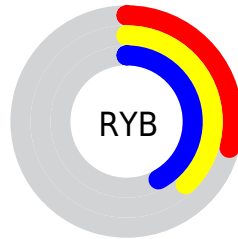

## Conversions Part 2

<b>Format</b>	<b>Color</b>
<b>RYB</b>	75, 98, 106
Decimal	4942422
CIELab	42.00, -15.90, 7.64
CIElCh	42, 17.639, 154.317
Yxy	12.5000, 0.2958, 0.3791
Android (android.graphics.Color)	4283132502 (0xFF4B6A56)
YUV	94.4510, -4.1663, -17.0585
Hunter-Lab	35.3553, -12.6185, 6.7690

# Details

The CIELCh color  $42, 17.639, 154.317$  is a dark color, and the websafe version is hex  $336666$ . A complement of this color would be  $36, 17.905, 338.698$ , and the grayscale version is  $40, 0.006, 296.813$ .

A 20% lighter version of the original color is  $62, 17.128, 154.568$ , and  $22, 17.956, 154.438$  is the 20% darker color. If you saturate the color by 10%, you get  $41, 23.549, 153.320$ , and if you desaturate by 10%, it is  $43, 11.617, 155.197$ .

# Distribution

Red (29%)

Green (42%)

Blue (34%)

Red (29%)

Yellow (38%)

Blue (42%)

Cyan (29%)