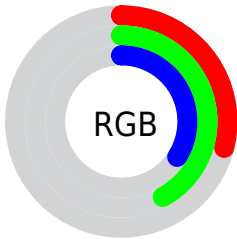

Distribution

Red (29%)

Green (42%)

Blue (34%)