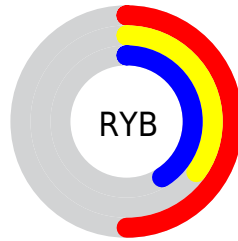

- Red (50%)
- Yellow (35%)
- Blue (41%)