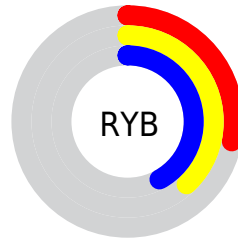

## Conversions Part 2

<b>Format</b>	<b>Color</b>
<b>R<sub>YB</sub></b>	72, 97, 107
Decimal	4746071
CIE Lab	42.00, -17.28, 7.25
CIE LCh	42, 18.739, 157.247
Yxy	12.5000, 0.2909, 0.3794
Android (android.graphics.Color)	4282936151 (0xFF486B57)
YUV	94.2550, -3.5767, -19.5176
Hunter-Lab	35.3553, -13.4871, 6.5361

# Details

The CIELCh color **42, 18.739, 157.247** is a dark color, and the websafe version is hex **336666**. A complement of this color would be **35, 19.228, 342.648**, and the grayscale version is **40, 0.006, 296.813**.

A 20% lighter version of the original color is **62, 18.844, 156.996**, and **22, 18.282, 157.859** is the 20% darker color. If you saturate the color by 10%, you get **41, 24.246, 156.167**, and if you desaturate by 10%, it is **43, 13.079, 158.206**.

# Distribution

Red (28%)

Green (42%)

Blue (34%)

Red (28%)

Yellow (38%)

Blue (42%)

Cyan (33%)