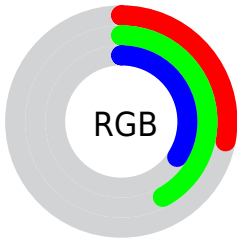

Distribution

Red (28%)

Green (42%)

Blue (34%)