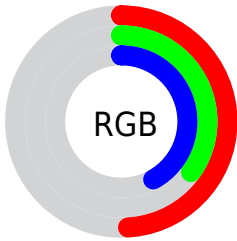

Distribution

- Red (49%)
- Green (35%)
- Blue (42%)