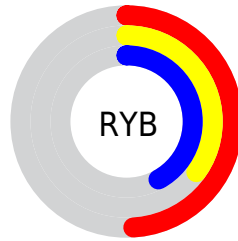

- Red (49%)
- Yellow (35%)
- Blue (42%)