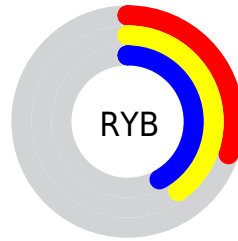

## Conversions Part 2

<b>Format</b>	<b>Color</b>
<b>RYB</b>	77, 102, 106
Decimal	5073490
CIELab	42.00, -16.01, 10.11
CIELCh	42, 18.933, 147.723
Yxy	12.5000, 0.3032, 0.3891
Android (android.graphics.Color)	4283263570 (0xFF4D6A52)
YUV	94.5930, -6.2083, -15.4291
Hunter-Lab	35.3553, -12.6885, 8.1711

# Details

The CIELCh color  $42, 18.933, 147.723$  is a dark color, and the websafe version is hex  $336666$ . A complement of this color would be  $37, 18.996, 331.175$ , and the grayscale version is  $40, 0.006, 296.813$ .

A 20% lighter version of the original color is  $62, 18.754, 147.065$ , and  $22, 19.436, 147.607$  is the 20% darker color. If you saturate the color by 10%, you get  $41, 25.779, 146.834$ , and if you desaturate by 10%, it is  $43, 11.996, 148.498$ .

# Distribution

Red (30%)

Green (42%)

Blue (32%)

Red (30%)

Yellow (40%)

Blue (42%)

Cyan (27%)