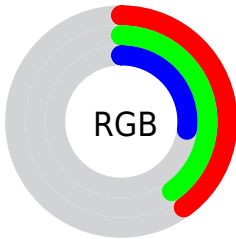

Distribution

- Red (40%)
- Green (40%)
- Blue (27%)