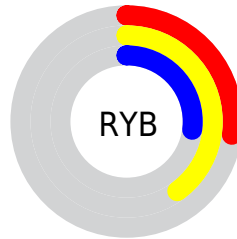

## Conversions Part 2

<b>Format</b>	<b>Color</b>
<b>RYB</b>	69, 101, 69
Decimal	6645061
CIELab	42.00, -5.67, 18.18
CIELCh	42, 19.038, 107.313
Yxy	12.5000, 0.3572, 0.4026
Android (android.graphics.Color)	4284835141 (0xFF656545)
YUV	97.3520, -13.9775, 3.1993
Hunter-Lab	35.3553, -5.8747, 12.2448

# Details

The CIELCh color  $42, 19.038, 107.313$  is a dark color, and the websafe version is hex  $666633$ . A complement of this color would be  $31, 20.459, 293.822$ , and the grayscale version is  $41, 0.006, 296.813$ .

A 20% lighter version of the original color is  $62, 18.882, 108.068$ , and  $22, 18.859, 107.444$  is the 20% darker color. If you saturate the color by 10%, you get  $42, 24.839, 106.433$ , and if you desaturate by 10%, it is  $42, 13.099, 108.220$ .

# Distribution

- Red (40%)
- Green (40%)
- Blue (27%)

- Red (27%)
- Yellow (40%)
- Blue (27%)

- Cyan (0%)
- Magenta (0%)
- Yellow (32%)
- Black (60%)

- Cyan (60%)
- Magenta (60%)
- Yellow (73%)