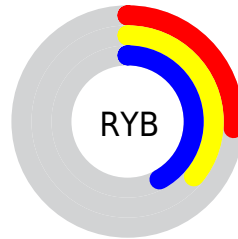

## Conversions Part 2

<b>Format</b>	<b>Color</b>
<b>RYB</b>	67, 93, 107
Decimal	4418393
CIELab	42.00, -18.51, 5.67
CIElCh	42, 19.357, 162.968
Yxy	12.5000, 0.2828, 0.3747
Android (android.graphics.Color)	4282608473 (0xFF436B59)
YUV	92.9880, -1.9661, -22.7915
Hunter-Lab	35.3553, -14.2486, 5.5908

# Details

The CIELCh color  $42, 19.357, 162.968$  is a dark color, and the websafe version is hex  $336666$ . A complement of this color would be  $34, 20.450, 350.019$ , and the grayscale version is  $40, 0.006, 296.813$ .

A 20% lighter version of the original color is  $62, 19.496, 162.577$ , and  $22, 18.875, 163.893$  is the 20% darker color. If you saturate the color by 10%, you get  $41, 24.191, 161.785$ , and if you desaturate by 10%, it is  $43, 14.307, 164.030$ .

# Distribution

Red (26%)

Green (42%)

Blue (35%)

Red (26%)

Yellow (36%)

Blue (42%)

Cyan (37%)