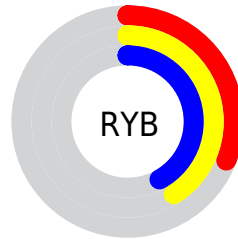

## Conversions Part 2

<b>Format</b>	<b>Color</b>
<b>R<sub>YB</sub></b>	78, 105, 106
Decimal	5139023
CIE <sub>Lab</sub>	42.00, -16.23, 11.91
CIE <sub>LCh</sub>	42, 20.134, 143.730
Yxy	12.5000, 0.3082, 0.3966
Android (android.graphics.Color)	4283329103 (0xFF4E6A4F)
YUV	94.5500, -7.6661, -14.5143
Hunter-Lab	35.3553, -12.8305, 9.1475

# Details

The CIELCh color **42, 20.134, 143.730** is a dark color, and the websafe version is hex **336666**. A complement of this color would be **37, 20.146, 326.784**, and the grayscale version is **40, 0.006, 296.813**.

A 20% lighter version of the original color is **62, 19.887, 143.307**, and **22, 20.751, 143.446** is the 20% darker color. If you saturate the color by 10%, you get **41, 27.681, 142.898**, and if you desaturate by 10%, it is **43, 12.488, 144.454**.

# Distribution

Red (31%)

Green (42%)

Blue (31%)

Red (31%)

Yellow (41%)

Blue (42%)

Cyan (26%)