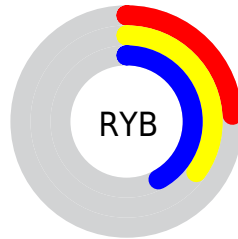

## Conversions Part 2

<b>Format</b>	<b>Color</b>
<b>R<sub>YB</sub></b>	60, 88, 108
Decimal	3959901
CIE <sub>Lab</sub>	42.00, -20.25, 3.31
CIE <sub>LCh</sub>	42, 20.521, 170.720
Yxy	12.5000, 0.2710, 0.3674
Android (android.graphics.Color)	4282149981 (0xFF3C6C5D)
YUV	91.9380, 0.5236, -28.0096
Hunter-Lab	35.3553, -15.3170, 4.1162

# Details

The CIELCh color **42, 20.521, 170.720** is a dark color, and the websafe version is hex **336666**. A complement of this color would be **32, 23.131, 0.236**, and the grayscale version is **39, 0.006, 296.813**.

A 20% lighter version of the original color is **62, 20.797, 170.214**, and **22, 20.529, 170.635** is the 20% darker color. If you saturate the color by 10%, you get **41, 24.504, 169.475**, and if you desaturate by 10%, it is **43, 16.222, 171.851**.

# Distribution

- Red (24%)
- Green (42%)
- Blue (36%)

- Red (24%)
- Yellow (35%)
- Blue (42%)

- Cyan (44%)
- Magenta (0%)
- Yellow (14%)
- Black (58%)

- Cyan (76%)
- Magenta (58%)
- Yellow (63%)