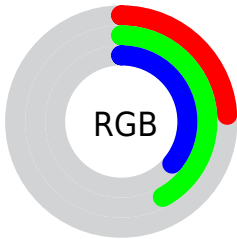

Distribution

- Red (24%)
- Green (42%)
- Blue (36%)