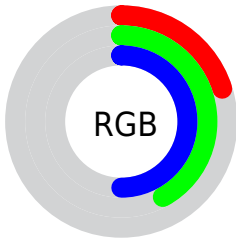

Distribution

- Red (20%)
- Green (42%)
- Blue (50%)