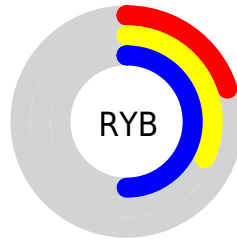

- Red (20%)
- Yellow (32%)
- Blue (50%)