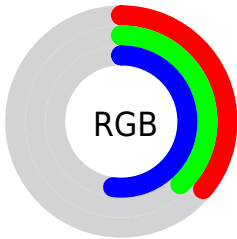

Distribution

Red (36%)

Green (38%)

Blue (52%)