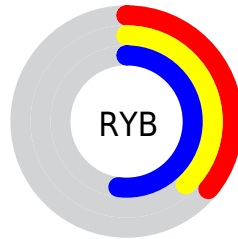

A 20% lighter version of the original color is  $62, 21.367, 288.803$ , and  $22, 20.862, 287.875$  is the 20% darker color. If you saturate the color by 10%, you get  $38, 28.692, 290.169$ , and if you desaturate by 10%, it is  $46, 13.952, 286.963$ .

# Distribution

 Red (36%)

 Green (38%)

 Blue (52%)

 Red (36%)

 Yellow (38%)

 Blue (52%)

 Cyan (30%)