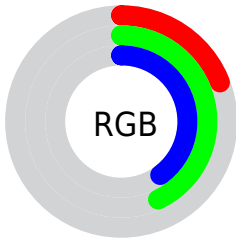

Distribution

- Red (19%)
- Green (43%)
- Blue (40%)