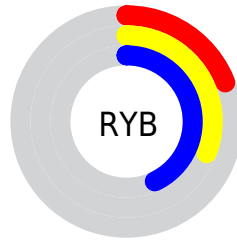

## Conversions Part 2

<b>Format</b>	<b>Color</b>
<b>R<sub>YB</sub></b>	48, 80, 109
Decimal	3173734
CIE <sub>Lab</sub>	42.00, -21.55, -2.09
CIE <sub>LCh</sub>	42, 21.648, 185.534
Yxy	12.5000, 0.2515, 0.3468
Android (android.graphics.Color)	4281363814 (0xFF306D66)
YUV	89.9630, 5.9342, -36.8016
Hunter-Lab	35.3553, -16.0997, 0.4650

# Details

The CIELCh color **42, 21.648, 185.534** is a dark color, and the websafe version is hex **336666**. A complement of this color would be **28, 29.187, 17.375**, and the grayscale version is **38, 0.005, 296.813**.

A 20% lighter version of the original color is **62, 21.733, 185.495**, and **22, 19.515, 184.083** is the 20% darker color. If you saturate the color by 10%, you get **42, 24.288, 184.630**, and if you desaturate by 10%, it is **42, 18.544, 186.388**.

# Distribution

- Red (19%)
- Green (43%)
- Blue (40%)

- Red (19%)
- Yellow (31%)
- Blue (43%)

- Cyan (56%)
- Magenta (0%)
- Yellow (6%)
- Black (57%)

- Cyan (81%)
- Magenta (57%)
- Yellow (60%)