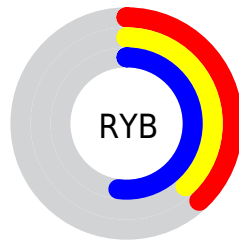

# Details

The CIELCh color  $42, 21.793, 294.246$  is a dark color, and the websafe version is hex  $666699$ . A complement of this color would be  $54, 20.469, 108.834$ , and the grayscale version is  $42, 0.006, 296.813$ .

A 20% lighter version of the original color is  $62, 21.954, 294.357$ , and  $22, 21.480, 293.818$  is the 20% darker color. If you saturate the color by 10%, you get  $37, 30.384, 295.687$ , and if you desaturate by 10%, it is  $47, 13.542, 293.006$ .

# Distribution

Red (38%)

Green (38%)

Blue (52%)

Red (38%)

Yellow (38%)

Blue (52%)

Cyan (27%)