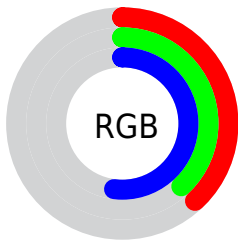

Distribution

Red (38%)

Green (38%)

Blue (52%)