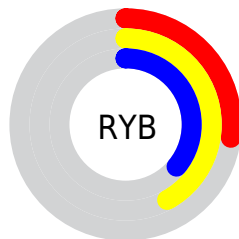

# Details

The CIELCh color **42, 24.722, 131.101** is a dark color, and the websafe version is hex **666633**. A complement of this color would be **33, 25.622, 314.159**, and the grayscale version is **40, 0.006, 296.813**.

A 20% lighter version of the original color is **62, 24.265, 131.367**, and **22, 24.945, 131.001** is the 20% darker color. If you saturate the color by 10%, you get **41, 31.413, 130.635**, and if you desaturate by 10%, it is **43, 17.882, 131.572**.

# Distribution

Red (33%)

Green (42%)

Blue (27%)

Red (27%)

Yellow (42%)

Blue (36%)

Cyan (22%)