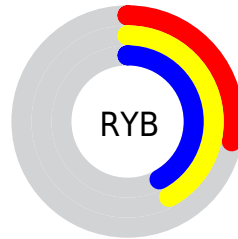

## Conversions Part 2

<b>Format</b>	<b>Color</b>
<b>R<sub>YB</sub></b>	72, 108, 108
Decimal	4746312
CIE Lab	42.00, -20.86, 16.17
CIE LCh	42, 26.392, 142.216
Yxy	12.5000, 0.3084, 0.4214
Android (android.graphics.Color)	4282936392 (0xFF486C48)
YUV	93.1320, -10.4181, -18.5328
Hunter-Lab	35.3553, -15.6844, 11.3027

# Details

The CIELCh color **42, 26.392, 142.216** is a dark color, and the websafe version is hex **336633**. A complement of this color would be **36, 26.383, 326.149**, and the grayscale version is **39, 0.006, 296.813**.

A 20% lighter version of the original color is **62, 26.453, 142.234**, and **22, 26.245, 142.557** is the 20% darker color. If you saturate the color by 10%, you get **41, 34.049, 141.315**, and if you desaturate by 10%, it is **43, 18.522, 143.009**.

# Distribution

Red (28%)

Green (42%)

Blue (28%)

Red (28%)

Yellow (42%)

Blue (42%)

Cyan (33%)