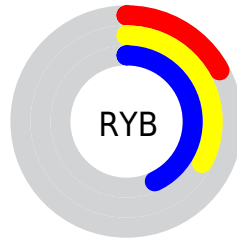

## Conversions Part 2

<b>Format</b>	<b>Color</b>
<b>RYB</b>	44, 83, 110
Decimal	2911835
CIELab	42.00, -26.00, 4.36
CIElCh	42, 26.358, 170.488
Yxy	12.5000, 0.2593, 0.3793
Android (android.graphics.Color)	4281101915 (0xFF2C6E5B)
YUV	88.1000, 1.4297, -38.6757
Hunter-Lab	35.3553, -18.7218, 4.7790

# Details

The CIELCh color **42, 26.358, 170.488** is a dark color, and the websafe version is hex **006666**. A complement of this color would be **28, 31.436, 5.065**, and the grayscale version is **38, 0.005, 296.813**.

A 20% lighter version of the original color is **62, 26.462, 170.573**, and **22, 23.828, 166.932** is the 20% darker color. If you saturate the color by 10%, you get **42, 29.644, 169.057**, and if you desaturate by 10%, it is **43, 22.642, 171.779**.

# Distribution

-  Red (17%)
-  Green (43%)
-  Blue (36%)

-  Red (17%)
-  Yellow (33%)
-  Blue (43%)

-  Cyan (60%)
-  Magenta (0%)
-  Yellow (17%)
-  Black (57%)

-  Cyan (83%)
-  Magenta (57%)
-  Yellow (64%)