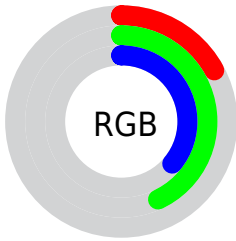

Distribution

- Red (17%)
- Green (43%)
- Blue (36%)