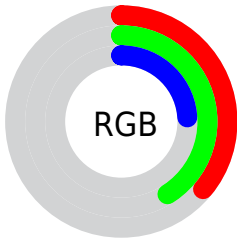

Distribution

- Red (36%)
- Green (41%)
- Blue (24%)