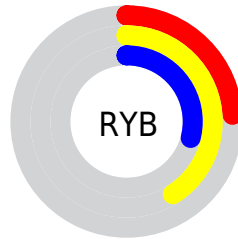

## Conversions Part 2

<b>Format</b>	<b>Color</b>
<b>RYB</b>	60, 104, 73
Decimal	5990460
CIELab	42.00, -13.00, 23.14
CIELCh	42, 26.546, 119.322
Yxy	12.5000, 0.3515, 0.4340
Android (android.graphics.Color)	4284180540 (0xFF5B683C)
YUV	95.0970, -17.3028, -3.5931
Hunter-Lab	35.3553, -10.7677, 14.3875

# Details

The CIELCh color **42, 26.546, 119.322** is a dark color, and the websafe version is hex **666633**. A complement of this color would be **29, 28.871, 304.519**, and the grayscale version is **41, 0.006, 296.813**.

A 20% lighter version of the original color is **62, 26.514, 119.134**, and **22, 26.524, 119.287** is the 20% darker color. If you saturate the color by 10%, you get **42, 32.452, 118.841**, and if you desaturate by 10%, it is **42, 20.412, 119.859**.

# Distribution

- Red (36%)
- Green (41%)
- Blue (24%)

- Red (24%)
- Yellow (41%)
- Blue (29%)

- Cyan (12%)
- Magenta (0%)
- Yellow (42%)
- Black (59%)

- Cyan (64%)
- Magenta (59%)
- Yellow (76%)