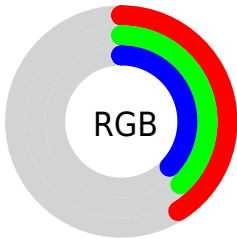

Distribution

- Red (41%)
- Green (38%)
- Blue (37%)