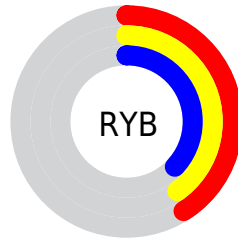

- Red (41%)
- Yellow (40%)
- Blue (37%)