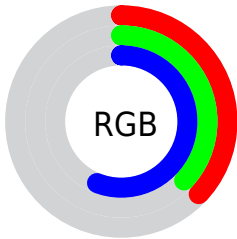

Distribution

Red (37%)

Green (37%)

Blue (56%)