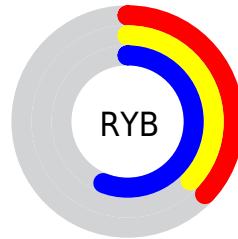

## Conversions Part 2

<b>Format</b>	<b>Color</b>
<b>R<sub>YB</sub></b>	94, 94, 144
Decimal	6184592
CIE <sub>Lab</sub>	42.00, 12.53, -27.54
CIE <sub>LCh</sub>	42, 30.261, 294.469
Yxy	12.5000, 0.2525, 0.2294
Android (android.graphics.Color)	4284374672 (0xFF5E5E90)
YUV	99.7000, 21.8399, -4.9989
Hunter-Lab	35.3553, 7.5936, -22.6065

A 20% lighter version of the original color is `62, 30.400, 294.678`, and `22, 30.176, 294.694` is the 20% darker color. If you saturate the color by 10%, you get `37, 39.818, 296.187`, and if you desaturate by 10%, it is `47, 21.084, 292.986`.

# Distribution

Red (37%)

Green (37%)

Blue (56%)

Red (37%)

Yellow (37%)

Blue (56%)

Cyan (35%)