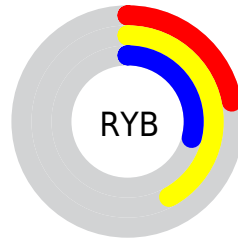

# Details

The CIELCh color **42, 30.963, 122.159** is a dark color, and the websafe version is hex **666633**. A complement of this color would be **27, 33.794, 307.405**, and the grayscale version is **40, 0.006, 296.813**.

A 20% lighter version of the original color is **62, 30.734, 121.924**, and **22, 31.057, 122.170** is the 20% darker color. If you saturate the color by 10%, you get **42, 36.852, 121.779**, and if you desaturate by 10%, it is **42, 24.773, 122.620**.

# Distribution

Red (34%)

Green (42%)

Blue (22%)

Red (22%)

Yellow (42%)

Blue (29%)

Cyan (18%)