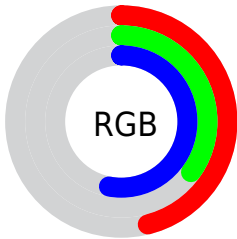

Distribution

Red (46%)

Green (35%)

Blue (53%)