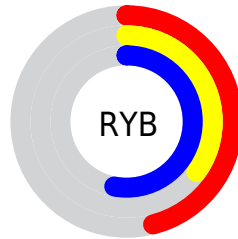

A 20% lighter version of the original color is  $62, 30.914, 314.550$ , and  $22, 30.863, 314.288$  is the 20% darker color. If you saturate the color by 10%, you get  $38, 39.882, 314.570$ , and if you desaturate by 10%, it is  $46, 22.009, 313.685$ .

# Distribution

Red (46%)

Green (35%)

Blue (53%)

Red (46%)

Yellow (35%)

Blue (53%)

Cyan (14%)