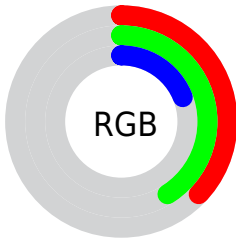

Distribution

- Red (37%)
- Green (41%)
- Blue (19%)