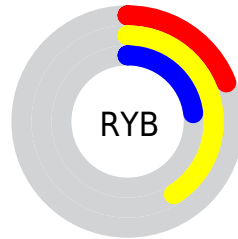

## Conversions Part 2

<b>Format</b>	<b>Color</b>
<b>R<sub>YB</sub></b>	49, 104, 58
Decimal	6252593
CIE <sub>Lab</sub>	42.00, -12.58, 29.54
CIE <sub>LCh</sub>	42, 32.108, 113.058
Yxy	12.5000, 0.3709, 0.4556
Android (android.graphics.Color)	4284442673 (0xFF5F6831)
YUV	95.0390, -22.6972, -0.0342
Hunter-Lab	35.3553, -10.4925, 16.7656

# Details

The CIELCh color **42, 32.108, 113.058** is a dark color, and the websafe version is hex **666633**. A complement of this color would be **24, 36.501, 301.712**, and the grayscale version is **40, 0.006, 296.813**.

A 20% lighter version of the original color is **62, 31.968, 112.806**, and **22, 32.028, 113.072** is the 20% darker color. If you saturate the color by 10%, you get **42, 37.438, 112.541**, and if you desaturate by 10%, it is **42, 26.391, 113.671**.

# Distribution

- Red (37%)
- Green (41%)
- Blue (19%)

- Red (19%)
- Yellow (41%)
- Blue (23%)

- Cyan (9%)
- Magenta (0%)
- Yellow (53%)
- Black (59%)

- Cyan (63%)
- Magenta (59%)
- Yellow (81%)