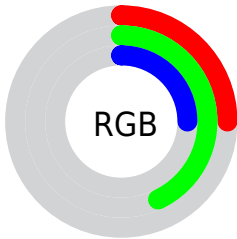

Distribution

Red (25%)

Green (43%)

Blue (25%)