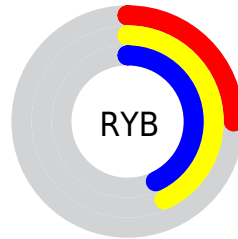

## Conversions Part 2

<b>Format</b>	<b>Color</b>
<b>R<sub>YB</sub></b>	65, 109, 109
Decimal	4287809
CIE <sub>Lab</sub>	42.00, -25.12, 19.92
CIE <sub>LCh</sub>	42, 32.064, 141.590
Yxy	12.5000, 0.3073, 0.4443
Android (android.graphics.Color)	4282477889 (0xFF416D41)
YUV	90.8280, -12.7332, -22.6512
Hunter-Lab	35.3553, -18.2167, 13.0280

# Details

The CIELCh color **42, 32.064, 141.590** is a dark color, and the websafe version is hex **336633**. A complement of this color would be **34, 32.015, 326.472**, and the grayscale version is **39, 0.006, 296.813**.

A 20% lighter version of the original color is **62, 32.332, 141.419**, and **22, 32.101, 141.535** is the 20% darker color. If you saturate the color by 10%, you get **41, 39.551, 140.617**, and if you desaturate by 10%, it is **43, 24.237, 142.459**.

# Distribution

Red (25%)

Green (43%)

Blue (25%)

Red (25%)

Yellow (43%)

Blue (43%)

Cyan (40%)