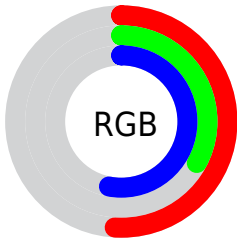

Distribution

- Red (51%)
- Green (33%)
- Blue (53%)