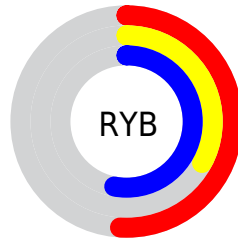

- Red (51%)
- Yellow (33%)
- Blue (53%)