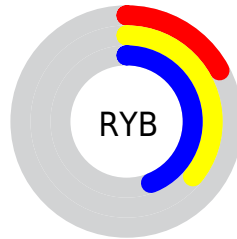

## Conversions Part 2

<b>Format</b>	<b>Color</b>
<b>RYB</b>	43, 93, 112
Decimal	2846789
CIELab	42.00, -32.33, 17.61
CIElCh	42, 36.817, 151.420
Yxy	12.5000, 0.2805, 0.4472
Android (android.graphics.Color)	4281036869 (0xFF2B7045)
YUV	86.4670, -8.6112, -38.1206
Hunter-Lab	35.3553, -22.2803, 11.9850

# Details

The CIELCh color **42, 36.817, 151.420** is a dark color, and the websafe version is hex **336633**. A complement of this color would be **29, 37.381, 343.031**, and the grayscale version is **37, 0.005, 296.813**.

A 20% lighter version of the original color is **62, 36.331, 151.618**, and **22, 33.775, 147.650** is the 20% darker color. If you saturate the color by 10%, you get **42, 41.804, 149.890**, and if you desaturate by 10%, it is **43, 31.393, 152.773**.

# Distribution

- Red (17%)
- Green (44%)
- Blue (27%)

- Red (17%)
- Yellow (36%)
- Blue (44%)

- Cyan (62%)
- Magenta (0%)
- Yellow (38%)
- Black (56%)

- Cyan (83%)
- Magenta (56%)
- Yellow (73%)