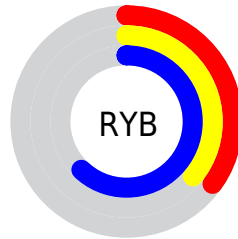

A 20% lighter version of the original color is `62, 38.777, 294.276`, and `22, 38.751, 294.479` is the 20% darker color. If you saturate the color by 10%, you get `37, 48.692, 296.178`, and if you desaturate by 10%, it is `47, 28.979, 292.455`.

# Distribution

Red (35%)

Green (36%)

Blue (62%)

Red (35%)

Yellow (36%)

Blue (62%)

Cyan (43%)