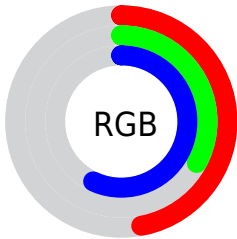

Distribution

- Red (47%)
- Green (33%)
- Blue (57%)