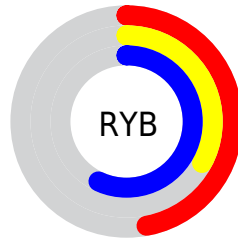

- Red (47%)
- Yellow (33%)
- Blue (57%)