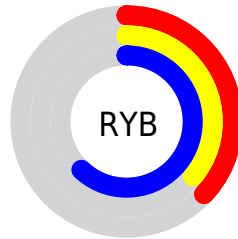

- Red (37%)
- Yellow (36%)
- Blue (62%)