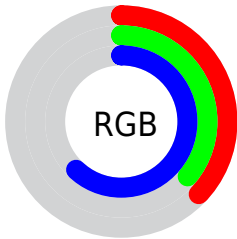

Distribution

- Red (37%)
- Green (36%)
- Blue (62%)