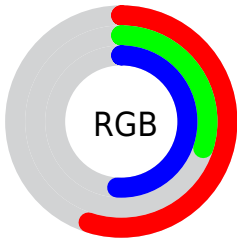

Distribution

- Red (55%)
- Green (30%)
- Blue (51%)