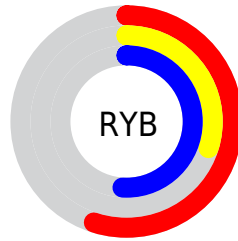

- Red (55%)
- Yellow (30%)
- Blue (51%)