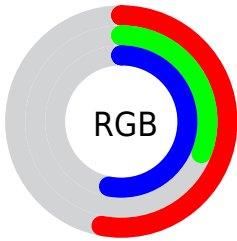

Distribution

- Red (53%)
- Green (31%)
- Blue (53%)