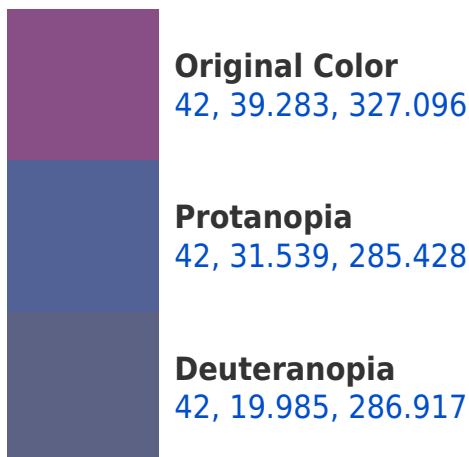

## Background

This preview shows how black text looks on a background with the CIELCh color 42, 39.283, 327.096.

This preview shows how white text looks on a background with the CIELCh color 42, 39.283, 327.096.

## Dichromacy

**Tritanopia**  
42, 19.047, 11.430

# Trichromacy

**Original Color**  
42, 39.283, 327.096

**Protanomaly**  
42, 32.408, 301.331

**Deuteranomaly**  
42, 25.717, 307.684

**Tritanomaly**  
42, 24.274, 346.994

# Monochromacy

**Original Color**  
42, 39.283, 327.096

**Achromatopsia**  
43, 0.006, 296.813

**Achromatomaly**  
42, 14.539, 325.342