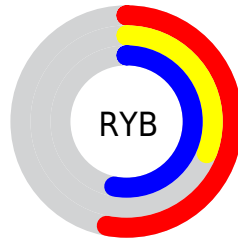

- Red (53%)
- Yellow (31%)
- Blue (53%)