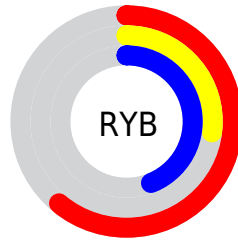

- Red (61%)
- Yellow (27%)
- Blue (44%)