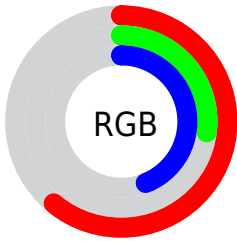

Distribution

- Red (61%)
- Green (27%)
- Blue (44%)